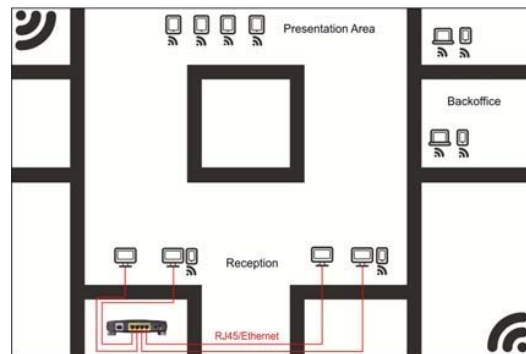

You will find detailed technical information for both single products in B33 and B34!

Example:

You need unlimited internet access at your booth for four fixed terminals and in addition wifi access for 5 notebooks and 5 smartphones or tablets. Internet access at the fixed terminal should be fast and reliable. Access for the wireless devices should be easy to use. We would recommend a 6 Mbit DSL connection for a price of 699 € per show and a package for 10 simultaneous wifi users for a price of 279 € per day. The installation of the cable to the positions of the four terminals will be charged with 59 € per port. In a continuous three day fair the total price would be 1,493 € excl VAT. The connection for the terminals will be installed by our technicians and a router will be provided with four ports for rent. The wireless signal is broadcasted by our access points installed in every hall. There is no additional wireless router or access point required on your stand. Compared to a single order you save 279 €!