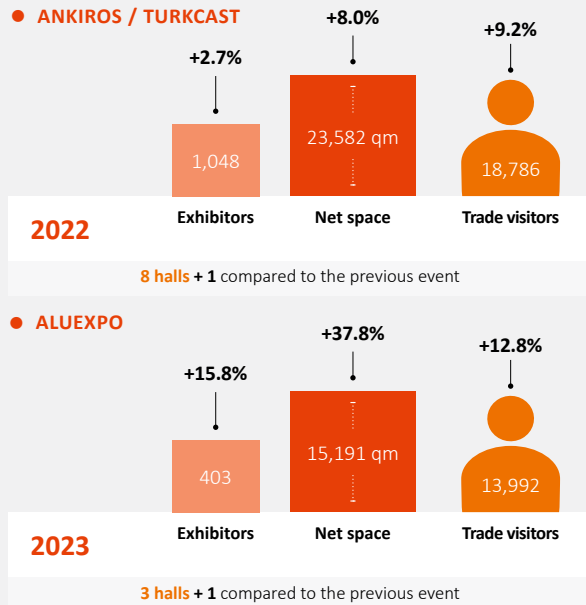

# Growth market Türkiye

Messe Düsseldorf's global network is growing.

## Successful MD trade fairs in Istanbul until 2023.

E = Exhibitors V = Visitors

## The new company brings strong trade fairs with it.